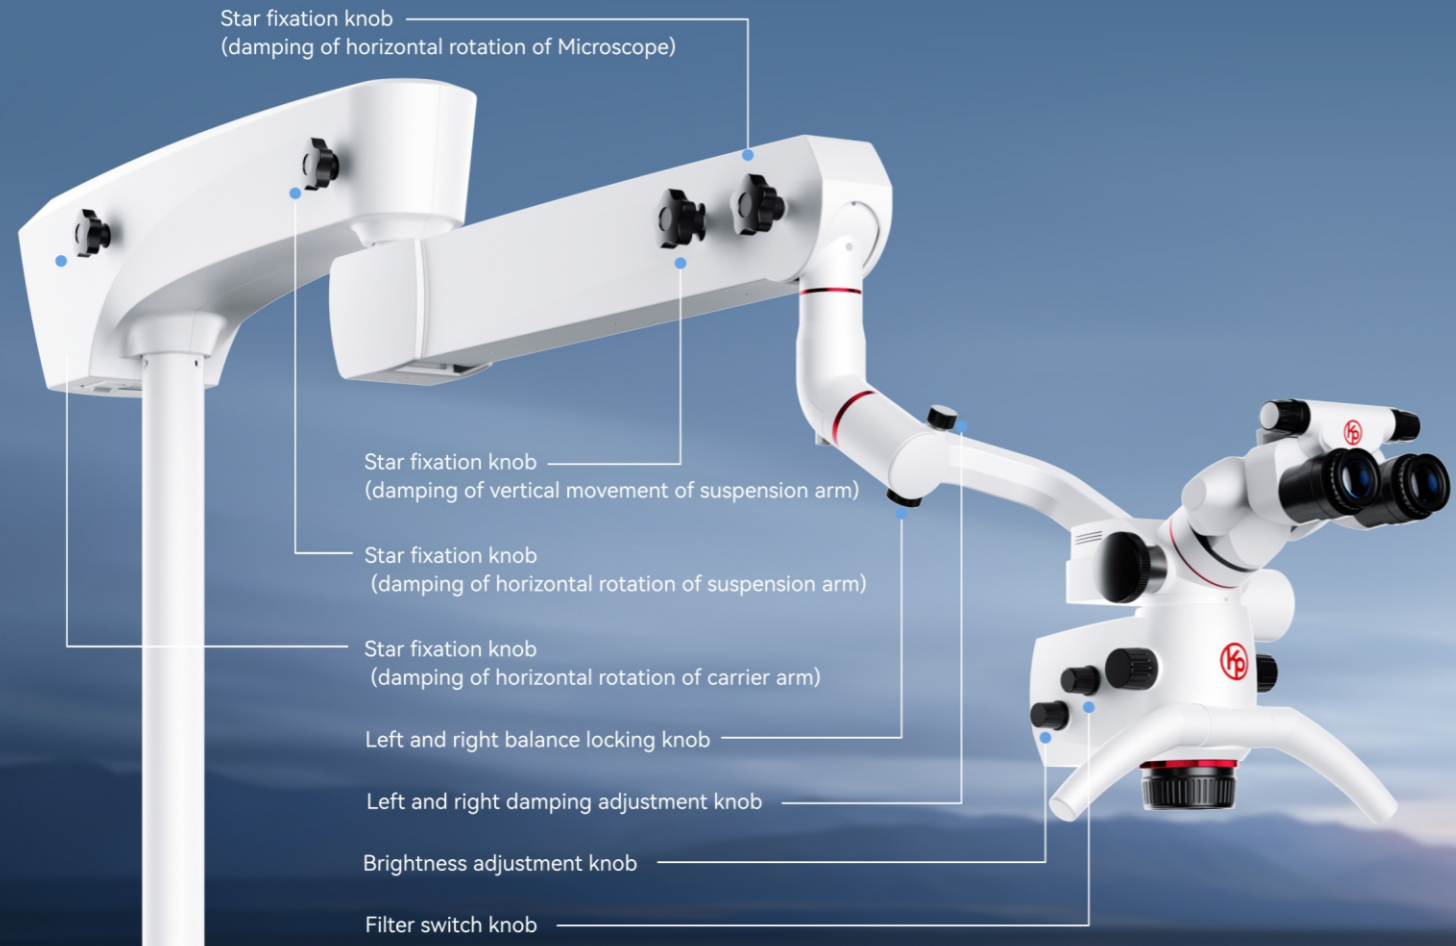

Pendulum design of binocular tube:
While the eyepiece tube maintains a horizontal observation position, the lens body can be tilted to the left or right.

0-210° inclinable binocular tube

Adjust to your various needs, ensuring you achieve a comfortable posture in different operations

Improve ergonomics and working flexibility

Effectively reduce and prevent muscle strain in the lumbar, neck and shoulder areas

Keep clinicians away from cervical spondylosis and lumbar spondylosis

Optional accessories Flexible upgrade

Varifocal objective lens

Splitter

Extender

Extender integrated beam splitter

Four-in-one module

Digital camera adapter

Mobile phone adapter

Based on the standard configuration, there are various accessories optional: