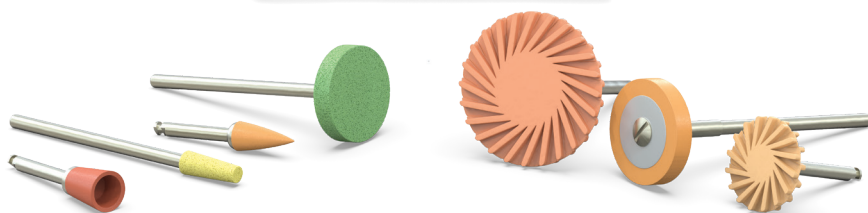

Jiffy™

Follow Us!

© 2022 Ultradent Products, Inc. All rights reserved.

ULTRADENT.EU